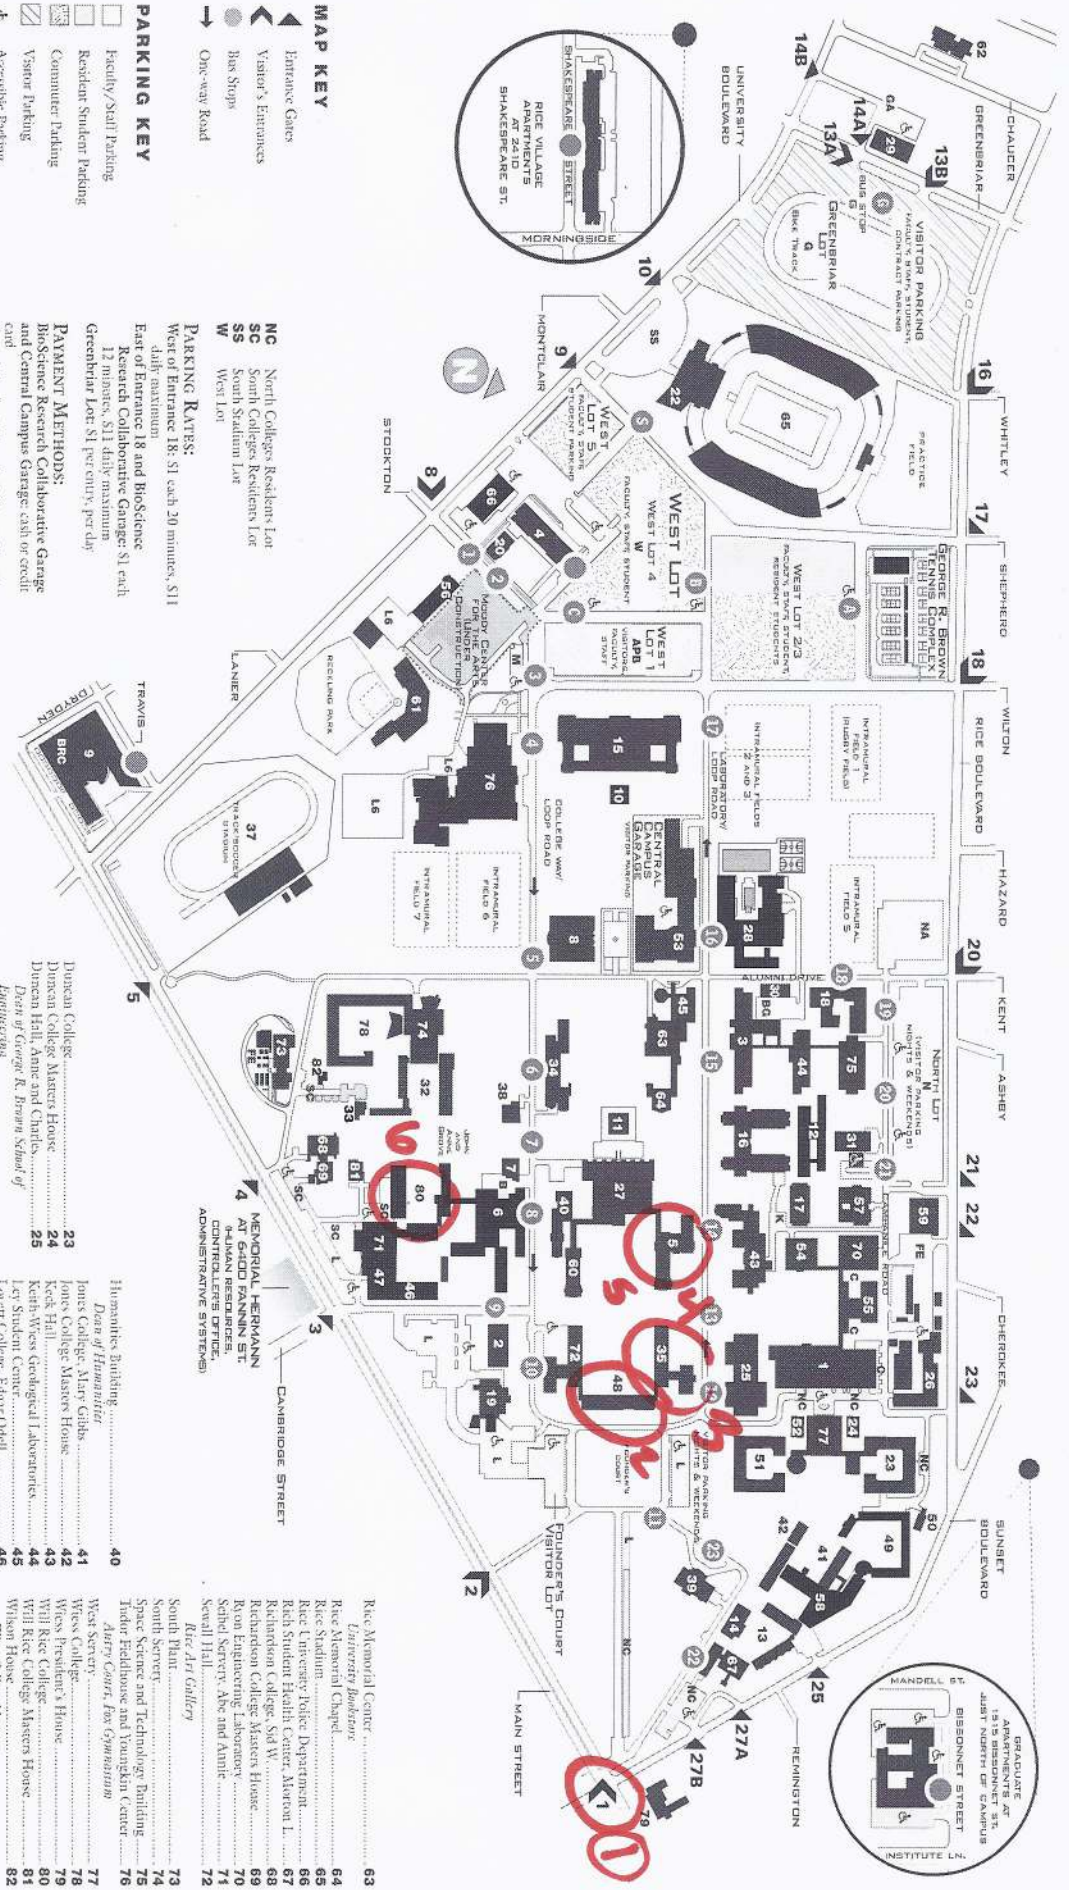

RICE UNIVERSITY CAMPUS MAP

MAP KEY

- Entrance Gates
- ◀ Visitor's Entrances
- Bus Stops
- → One-way Road

PARKING KEY

- Faculty/Staff Parking
- Resident Student Parking
- Commuter Parking
- Visitor Parking
- ♿ Accessible Parking

PARKING LOTS:

- **APB** Alice Peart Brown Hall Lot
- **BG** Baker College-Housing & Dining Lot
- **BRG** Biology-Geology Lot
- **CRG** Central Campus Garage
- **FE** Facilities, Engineering and Planning Lot
- **G** Greenbriar Annex
- **GA** Greenbriar Annex
- **K** Kock Lot
- **L** Lovett Lot
- **L6** Lovett Lot
- **M** Moorh Lot
- **N** North Lot
- **NA** North Annex Lot

BUILDINGS

- 1 Abercrombie Engineering Laboratory
- 2 Allen Business Center
- 3 Anderson Biological Laboratories, M.D.
- 4 Anderson-Clarke Center
- 5 Anderson Hall, M.D.
- 6 Baker College
- 7 Baker College Masters House
- 8 Baker Hall, James A. III
- 9 BioScience Research Collaborative
- 10 Broth Centennial Pavilion, Suzanne Deal
- 11 Janet Turrell "Trailblazer" Skyscraper
- 12 Broadman Hall for Physics
- 13 Brown College Masters House
- 14 Brown College Masters House
- 15 Brown Hall, Alice Peart
- 16 Brown Hall, George R.
- 17 Brown Hall for Mathematical Sciences
- 18 Bucher Hall, Dehl
- 19 Coben House, Peter and Nancy
- 20 Cas Fitness Center, John L.

PAYMENT METHODS:

ACADEMIC SCHOOLS

- 5 Architecture, School of
- 53 Business, Jesse H. Jones
- 21/4 Graduate School of Continuing Studies, Suzanne M.
- 25 Glasscock School of Engineering, George R. Brown
- 25 School of
- 40 Humanities, School of
- 15 Nature, The Shepherd School of
- 16 Natural Sciences, Wess School of
- 8 Social Sciences, School of

OFF-CAMPUS FACILITIES

- Rice Graduate Apartments
- Rice Village Apartments